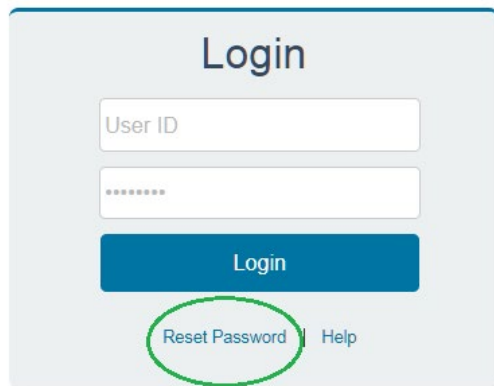

1. Click reset password.