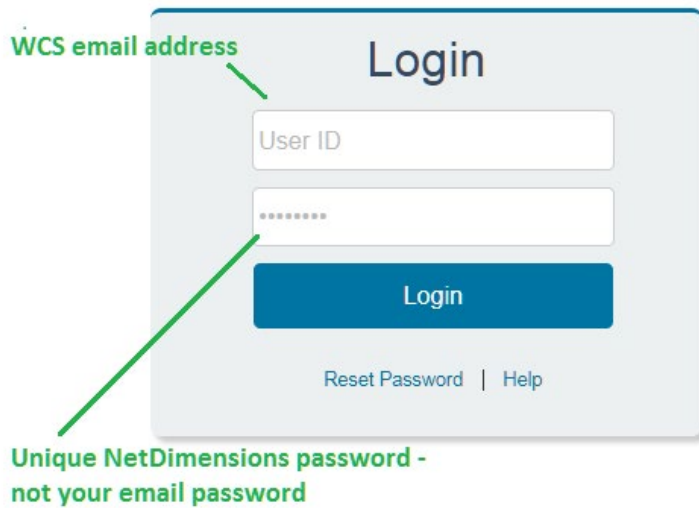

## NetDimensions Login

To view content in our learning platform, NetDimensions, you will need to login. Your username is your WCS email address. Your password unique and separate from your WCS core password.